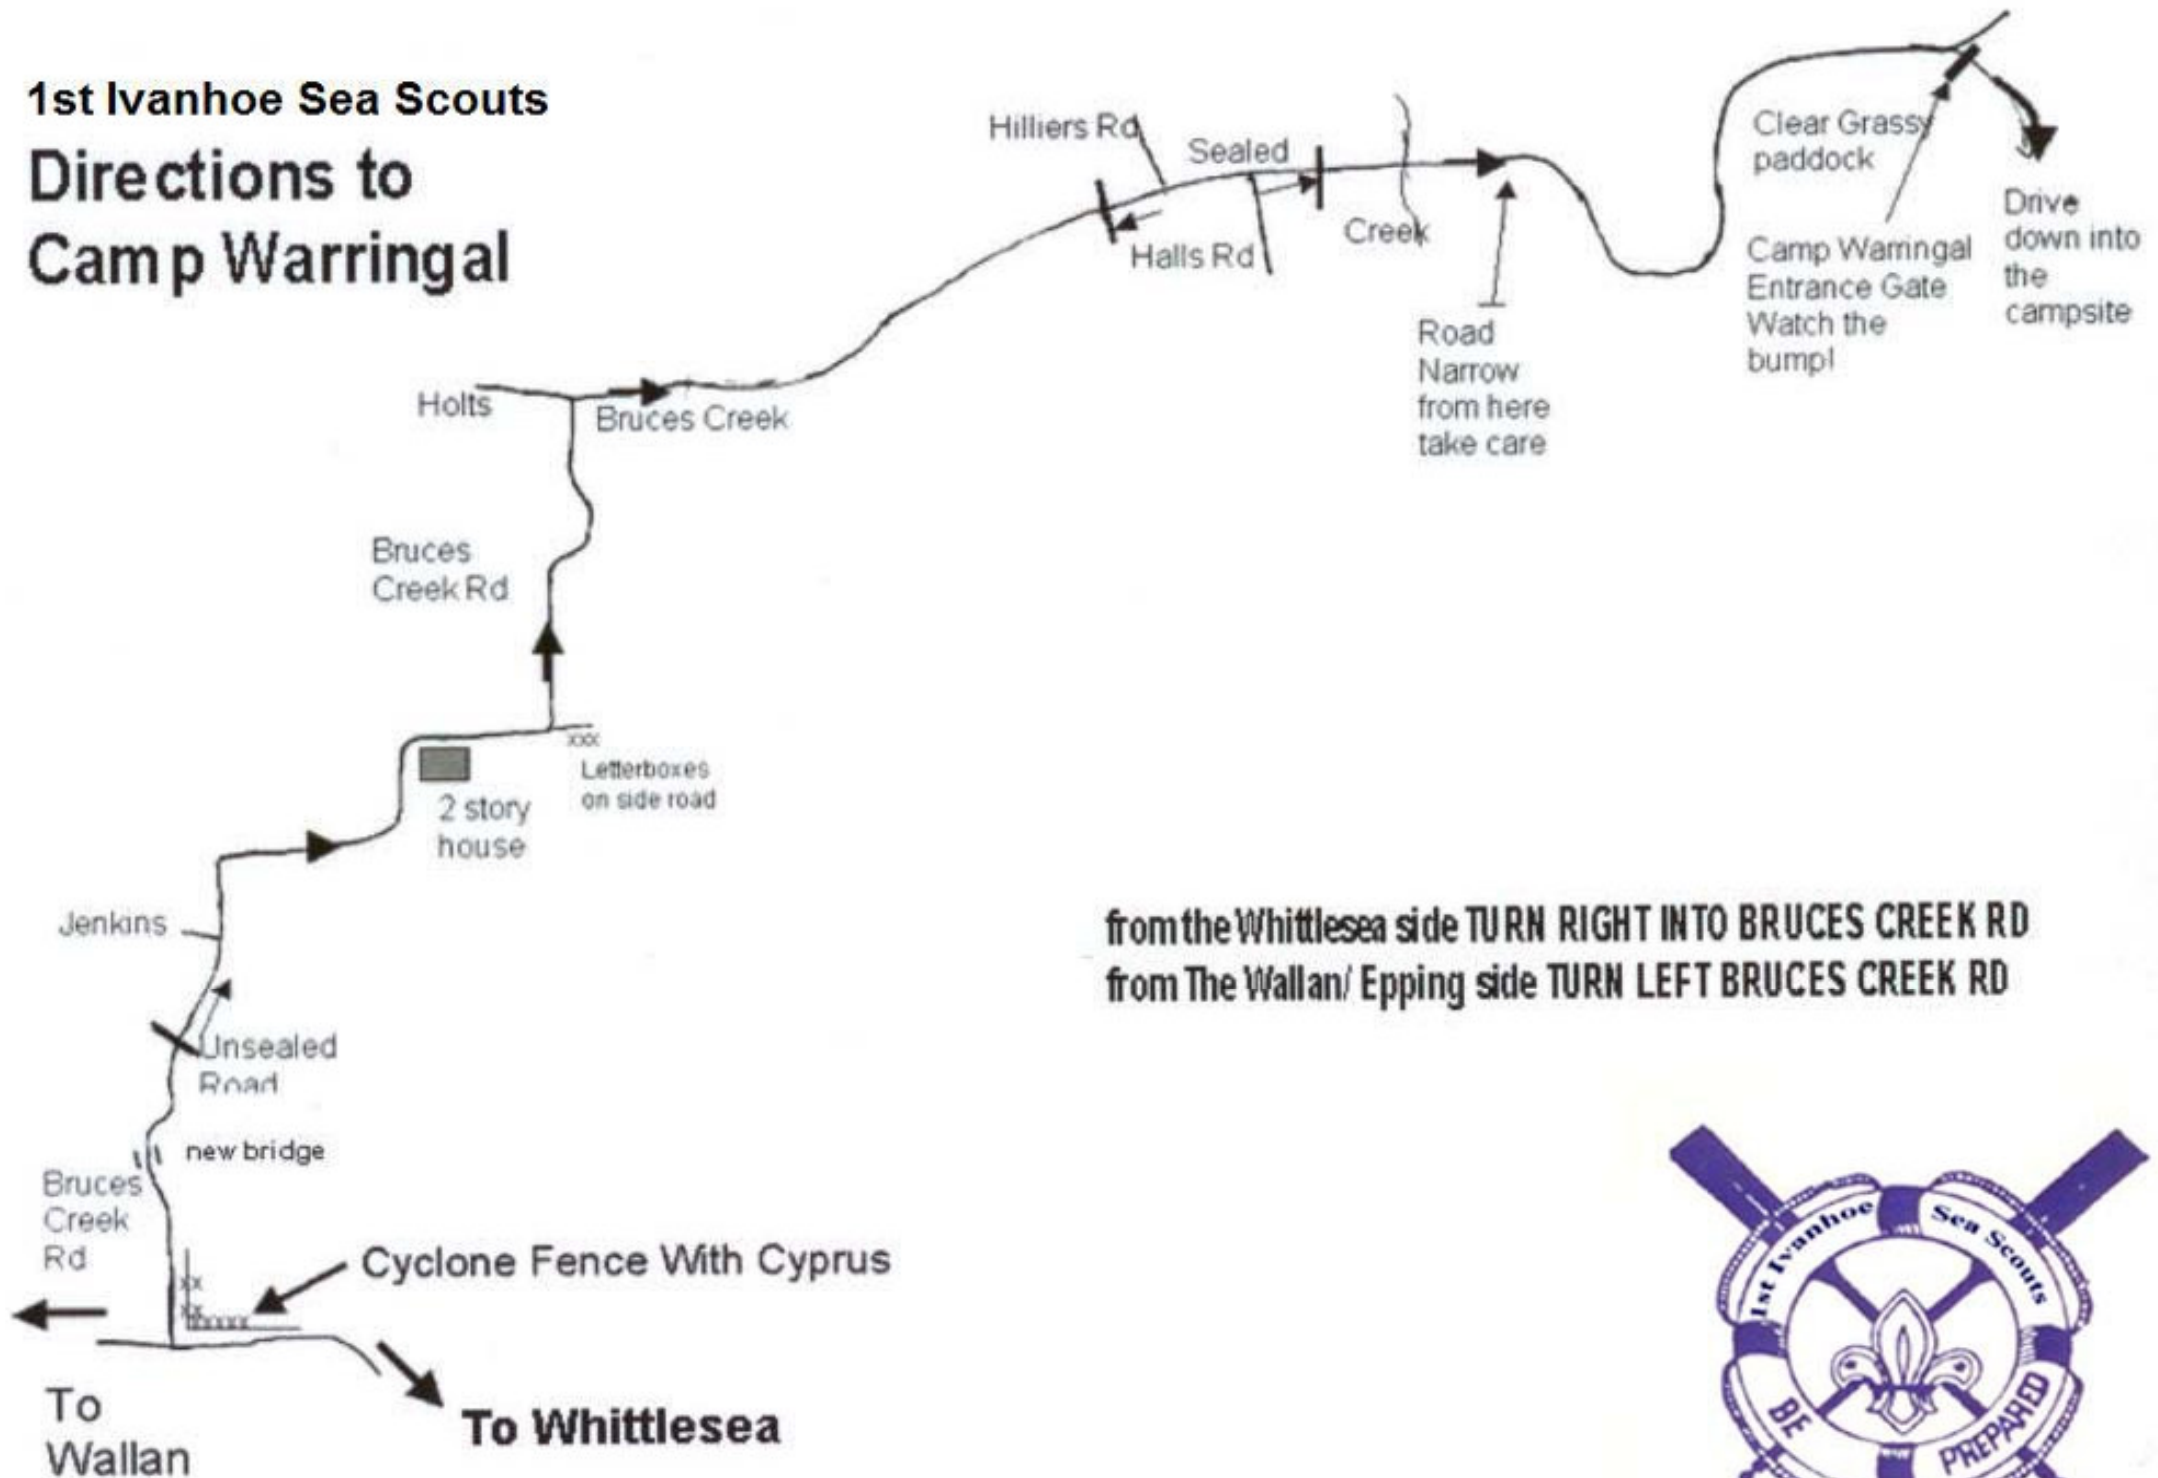

1st Ivanhoe Sea Scouts Directions to Camp Warringal

from the Whittlesea side **TURN RIGHT INTO BRUCES CREEK RD**
 from The Wallan/ Epping side **TURN LEFT BRUCES CREEK RD**